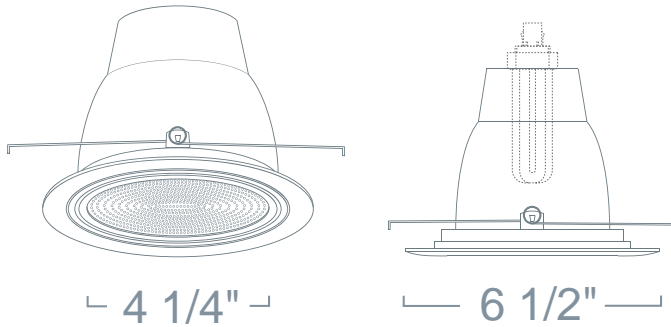

LR531 - ALBALITE SHOWER TRIM 5" COMPACT FLUORESCENT TRIMS

PROJECT INFORMATION

Type :

Project :

Catalog # :

Comes with glass albalite lens.

FEATURE(S):

SPECIFICATION

CFL 18W Max DTT
32W TTT

Application: The 5" line voltage lensed trim is an excellent choice to illuminate a shower or bath. These trims produce a strong vibrant light that fully illuminates the shower and bath areas without drawing attention to the source. These trims are also available with a clear reflector when greater illumination is desired without increasing the lamp wattage.

Mounting Steel pressure springs mounted on trim to ensure positive retention inside housing.

Finish: Spun Aluminum Reflector/ Die-Formed Aluminum Trim Ring Available in White and Black.

COMPATIBILITY

LH51