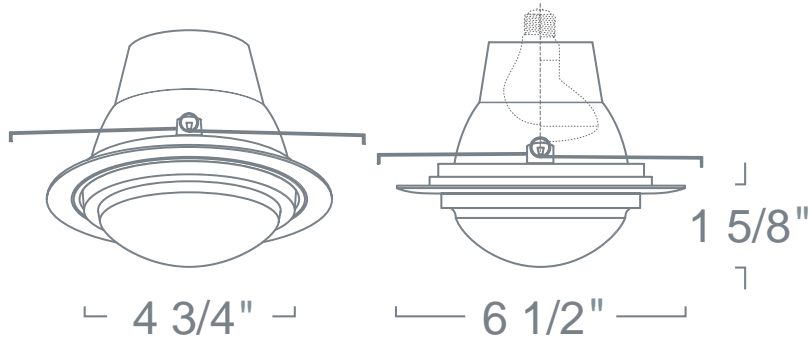

LR540 - FROSTED SHOWER DOME 5" LINE VOLTAGE TRIMS

PROJECT INFORMATION

Type :

Project :

Catalog # :

FEATURE(S):

SPECIFICATION

120V 60W Max A19/PAR30/PAR20 MED E26

Application: The 5" line voltage lensed trim is an excellent choice to illuminate a shower or bath. These trims produce a strong vibrant light that fully illuminates the shower and bath areas without drawing attention to the source. These trims are also available with a clear reflector when greater illumination is desired without increasing the lamp wattage.

Mounting Steel pressure springs mounted on trim to ensure positive retention inside housing.

Reflector Finish: Spun Aluminum Reflector Only available in White.

Ring Finish: Die-Formed Aluminum Trim Ring Available in White and Natural.