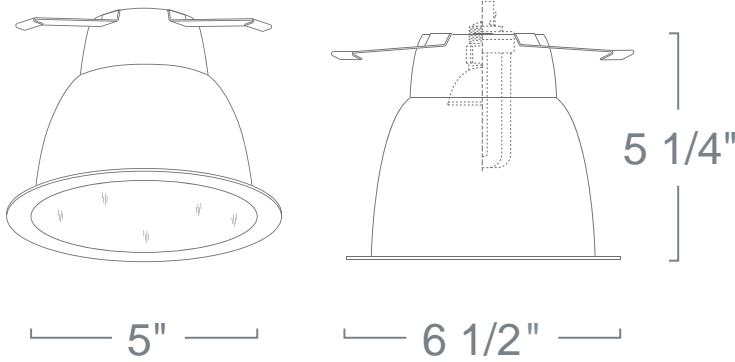

LR541 - SELF FLANGED REFLECTOR

5" LINE VOLTAGE TRIMS

PROJECT INFORMATION

Type :

Project :

Catalog # :

FEATURE(S):

SPECIFICATION

120V 75W Max PAR30/A19 MED E26

Application: Great for basic area lighting of a room or space. The 5" reflector trims produce a low, bright illumination with a choice of reflector and trim ring color combination. The clear reflector produces a maximum light output while minimizing the source. The black reflector creates a "hidden" effect that obscures the glare of the lamp. All of the color choices create an outstanding general illumination that is suitable in both residential and light commercial applications.

Mounting Steel pressure springs mounted on trim to ensure positive retention inside housing.

Finish: Available in Clear Reflector/White Flange, White Reflector/White Flange and Clear Reflector / Clear Flange.