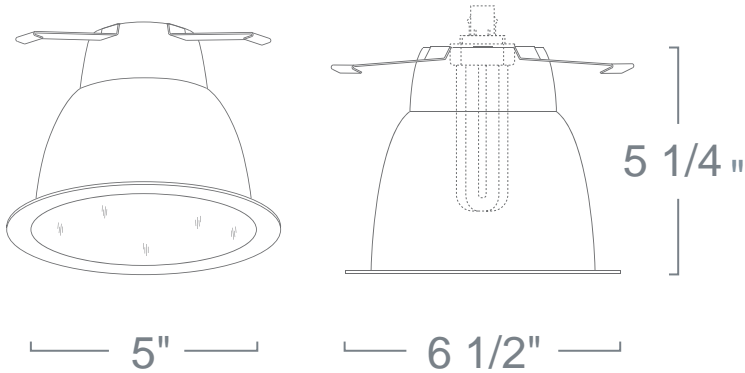

## LR541 - SELF FLANGED REFLECTOR 5" COMPACT FLUORESCENT TRIMS

FEATURE(S):

### SPECIFICATION

CFL (1) 18W DTT  
32W TTT

**Application:** Great for basic area lighting of a room or space. The 5" reflector trims produce a low, bright illumination with a choice of reflector and trim ring color combination. The clear reflector produces a maximum light output while minimizing the source. The black reflector creates a "hidden" effect that obscures the glare of the lamp. All of the color choices create an outstanding general illumination that is suitable in both residential and light commercial applications.