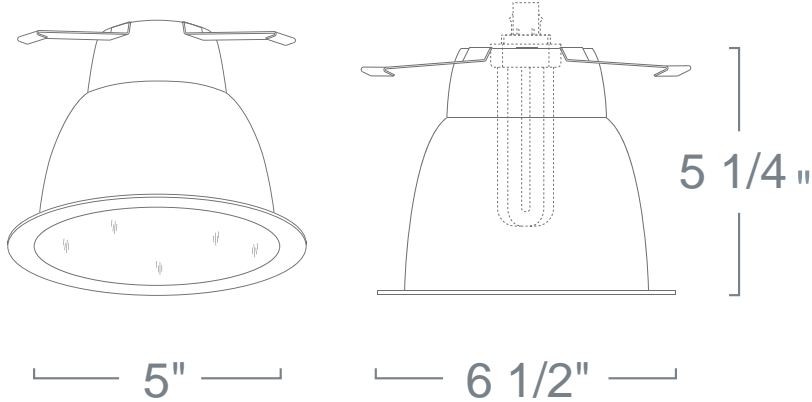

LR541 - SELF FLANGED REFLECTOR 5" COMPACT FLUORESCENT TRIMS

PROJECT INFORMATION

Type :

Project :

Catalog # :

FEATURE(S):