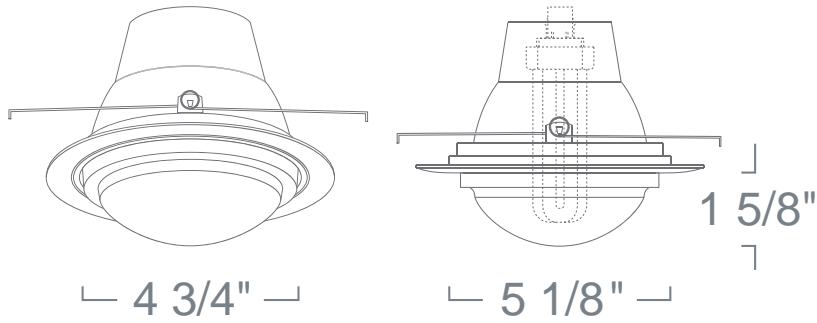

LR542 - SHOWER/ DECO GLASS DOME 5" COMPACT FLUORESCENT TRIMS

PROJECT INFORMATION

Type :

Project :

Catalog # :

FEATURE(S):

SPECIFICATION

CFL 18W Max DTT
32W TTT

Mounting Steel pressure springs mounted on trim to ensure positive retention inside housing.

Reflector Finish: Spun Aluminum Reflector Only available in Clear.

Ring Finish: Die-Formed Aluminum Trim Ring Available in White, Black and Natural.