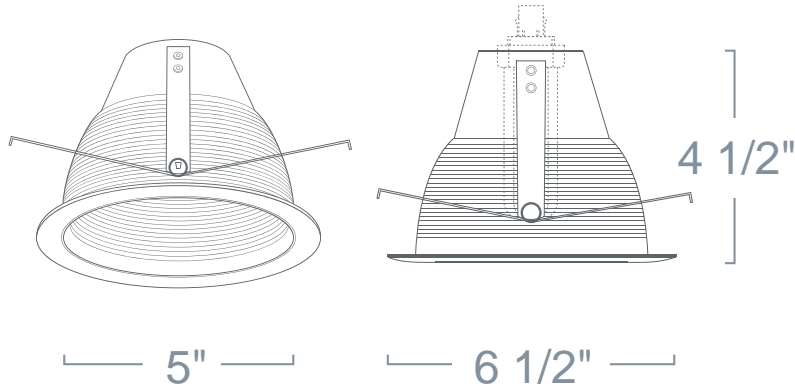

LR543 - METAL BAFFLE 5" COMPACT FLUORESCENT TRIMS

PROJECT INFORMATION

Type :

Project :

Catalog # :

SPECIFICATION

CFL 18W Max DTT
32W TTT

Application: Used for general ambient lighting. This traditional look of the baffle trim creates proper lighting that can be used in residential, retail, and light commercial applications.

Mounting Steel pressure springs mounted on trim to ensure positive retention inside housing.

Baffle Finish: Die-formed aluminum baffle ridges eliminate stray light. Available in White and Black.

Ring Finish: Die-Formed Aluminum Trim Ring Only available in White.