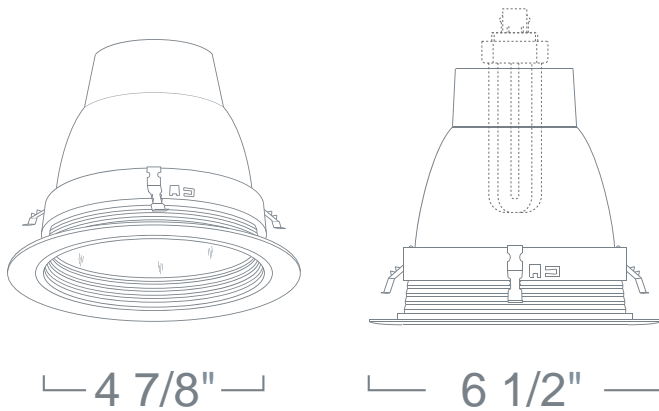

LR546 - REFLECTOR W/ BAFFLE 5" COMPACT FLUORESCENT TRIMS

PROJECT INFORMATION

Type :

Project :

Catalog # :

SPECIFICATION

CFL 18W Max DTT
32W TTT

Application: The traditional look of these baffle and deco glass trims combined with compact fluorescent lighting provides for an economic yet efficient lighting design that can be used in residential, retail, and light commercial applications.

Mounting Steel pressure springs mounted on trim to ensure positive retention inside housing.

Baffle Finish *: Comes standard in a spun specular inner reflector./ Die-formed aluminum baffle ridges eliminate stray light. Available in White, Black and All Natural.

Ring Finish: Die-Formed Aluminum Trim Ring Available in White, Black, Natural and Copper.

COMPATIBILITY

LH51

IC HOUSING
(ELECTRONIC)

LH51

REMODEL MAGNETIC
HOUSING
(ELECTRONIC)

LH51

STANDARD HOUSING
(ELECTRONIC)