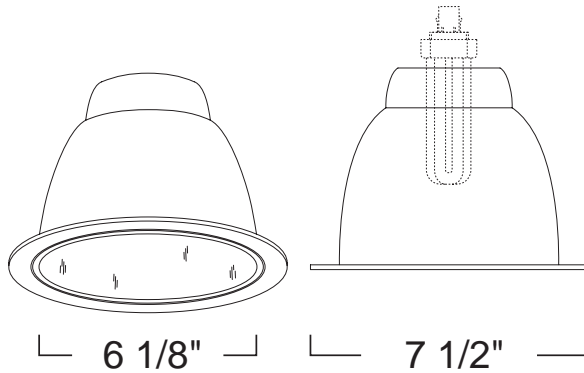

LR601 - REFLECTOR

LVH6 SERIES - 6" LIGHT COMMERCIAL CFL TRIMS

PROJECT INFORMATION

Type :

Project :

Catalog # :