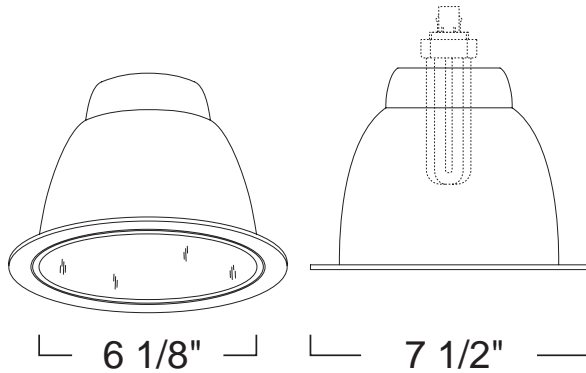

Type :

Project :

Catalog # :

LR601 - SELF-FLANGED HIZAK REFLECTOR

6" COMMERCIAL VERTICAL COMPACT FLUORESCENT TRIMS