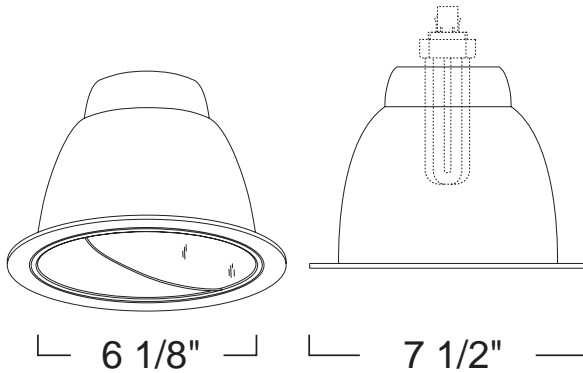

LR605 - REFLECTOR W/ EYELID WALL WASH

LVH6 SERIES - 6" LIGHT COMMERCIAL CFL TRIMS

PROJECT INFORMATION

Type :

Project :

Catalog # :