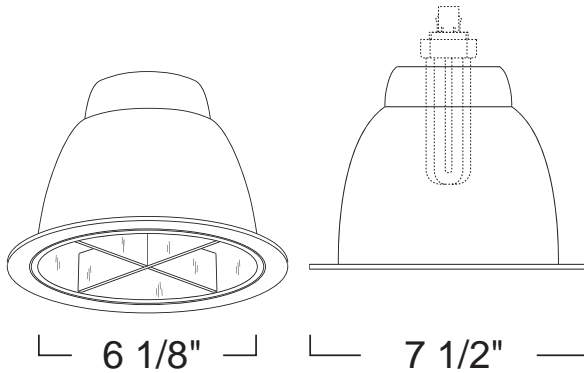

LR606 - CROSS BLADE REFLECTOR

LVH6 SERIES - 6" LIGHT COMMERCIAL CFL TRIMS

PROJECT INFORMATION

Type :

Project :

Catalog # :

FEATURE(S):  

SPECIFICATION

Mounting: Pre-punched key holes allow mounting of socket cap assembly for housing, with vertically adjustable socket cap. Reflector held in place with 6 steel pressure springs mounted on housing frame.