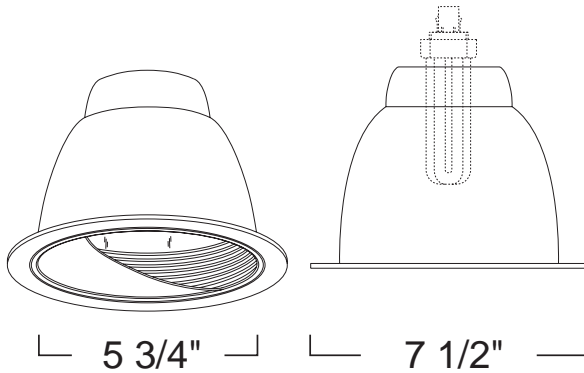

LR610 - BAFFLE W/ EYELID WALL WASH LVH6 SERIES - 6" LIGHT COMMERCIAL CFL TRIMS

PROJECT INFORMATION

Type :

Project :

Catalog # :

FEATURE(S):

SPECIFICATION

CFL 13W-42W TTT
26W DTT

Application: Light commercial recessed downlight trim for medium to high ceilings for commercial and high-end residential environments installations. Reflector designed for minimal glare from lamp without sacrificing lumen output. Provides wall wash illumination along the vertical surface for lighting signage or to emphasize wall textures. Proper illumination of walls enhances the mood in a room and gives a more spacious feel.

Mounting: Pre-punched key holes allow mounting of socket cap assembly for housing, with vertically adjustable socket cap. Reflector held in place with 6 steel pressure springs mounted on housing frame.