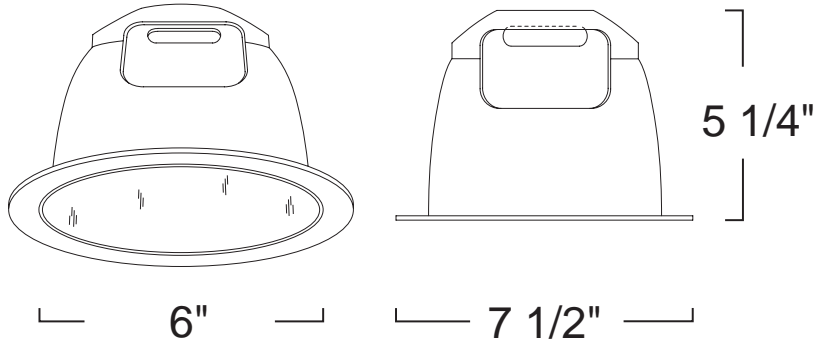

LR661 - REFLECTOR

LFH1&2 SERIES - 6" LIGHT COMMERCIAL CFL HORIZONTAL TRIMS

PROJECT INFORMATION

Type :

Project :

Catalog # :

FEATURE(S):