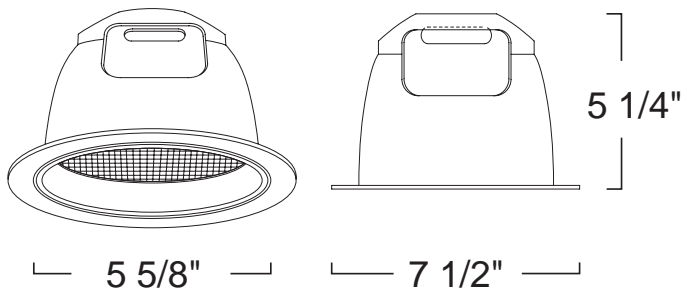

### 6" HORIZONTAL COMPACT FLUORESCENT TRIMS

Integral emergency switch available. Consult factory for details