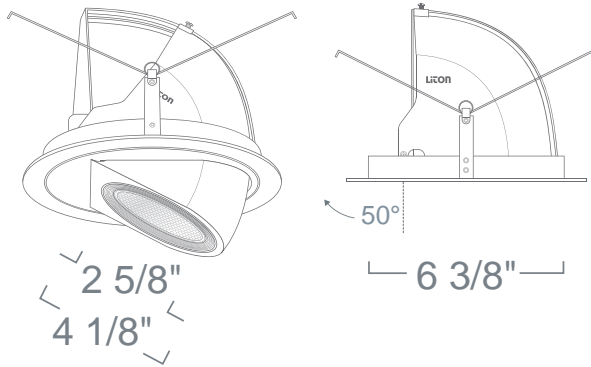

LR6767 - PAR20 PULL DOWN

6" INCANDESCENT ADJUSTABLE HOUSING AND TRIMS

PROJECT INFORMATION

Type :

Project :

Catalog # :

FEATURE(S):

SPECIFICATION

120V 50W PAR20 MED E26

Application: Architectural-grade adjustable recessed trim for commercial and architectural installations with the need to accent objects and illuminate walls to enhance the mood in a room and give a more spacious and dramatic feel. Made of heavy duty die cast construction for rigid and dependable aiming. **Mounting:** Trim held in place with two stainless steel chicken-wing springs for a tight comfortable fit and easy access to housing for lamp and electrical maintenance.

Socket: Standard porcelain medium screw base socket with high temperature leads.

Covered by a 3 Year Warranty to be free of defects in materials and craftsmanship.

Adjustability Lamp can be tilted 50° degrees vertically.