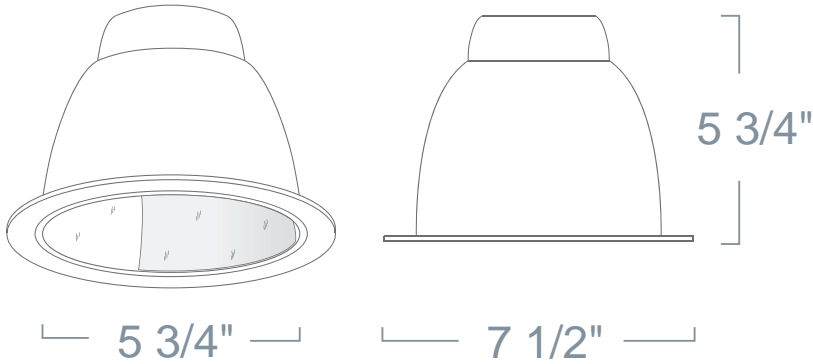

PROJECT INFORMATION

Type :

Project :

Catalog # :

LR677 - OPEN KICK PLATE WALL WASH LH660 SERIES - 6" LIGHT COMMERCIAL INCANDESCENT TRIMS

FEATURE(S):