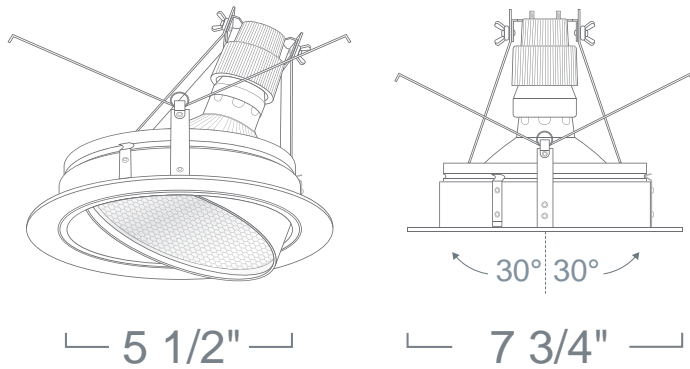

LR6989 - PAR38 GIMBAL

6" INCANDESCENT ADJUSTABLE HOUSING AND TRIMS

PROJECT INFORMATION

Type :

Project :

Catalog # :