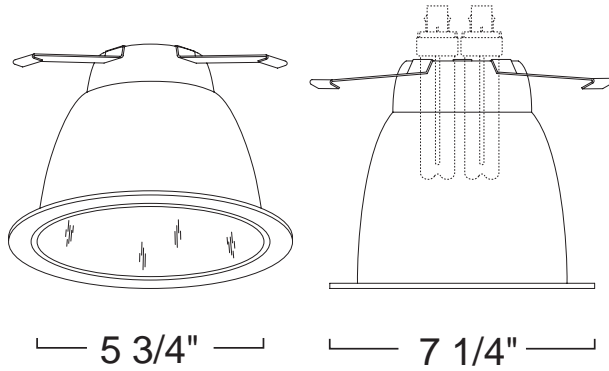

LR88 - REFLECTOR

6" COMPACT FLUORESCENT TRIMS - LH276-2 SERIES

PROJECT INFORMATION

Type :

Project :

Catalog # :