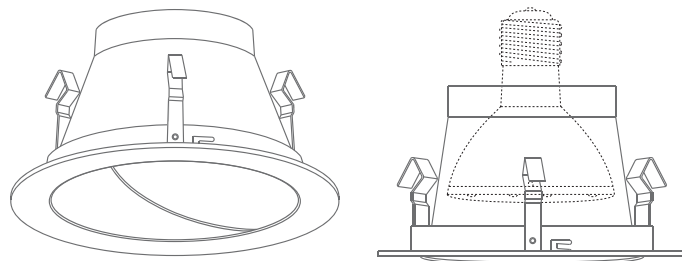

LR935 - EYELID WALL WASH W/ REFLECTOR

4" LINE VOLTAGE TRIMS

PROJECT INFORMATION

Type :

Project :

Catalog # :

4" LINE VOLTAGE TRIMS

File Located online www.liton.com/spec

ID#: 109

3 1/2"

4 7/8"

FEATURE(S):