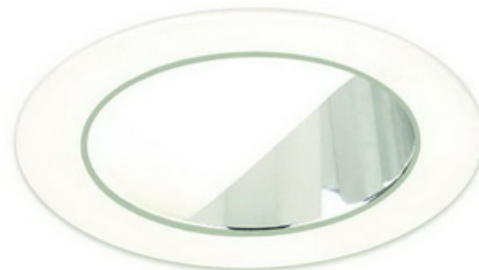

## LR935 - EYELID WALL WASH W/ REFLECTOR

4" LINE VOLTAGE TRIMS

4 7/8"

FEATURE(S):

### SPECIFICATION

120V 50W Max PAR20 MED E26  
40W A19

**Application:** Creates a smooth illumination along the surface of the wall.

**Gasket:** Supplied with gasket to prevent light leakage and unsightly heat streaks on ceiling surface.

**Mounting** Steel pressure springs mounted on trim to ensure positive retention inside housing.

**Reflector Finish \***: Spun Aluminum Reflector Available in White, Black, Clear, Gold, All Copper and Satin Haze.