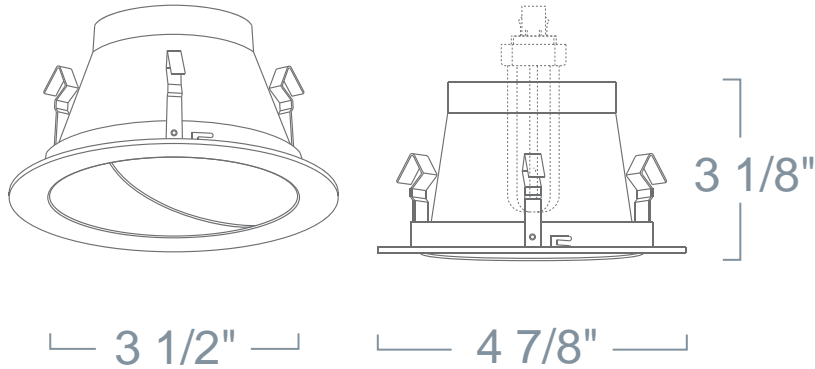

LR935 - EYELID WALL WASH W/ REFLECTOR 4" COMPACT FLUORESCENT TRIMS

PROJECT INFORMATION

Type :

Project :

Catalog # :

SPECIFICATION

CFL 13W Max DTT
26W TTT

Application: Creates a smooth illumination along the surface of the wall.

Gasket: Supplied with gasket to prevent light leakage and unsightly heat streaks on ceiling surface.

Mounting Steel pressure springs mounted on trim to ensure positive retention inside housing.

Reflector Finish *: Spun Aluminum Reflector Available in White, Black, Clear, Gold, All Copper and Satin Haze.