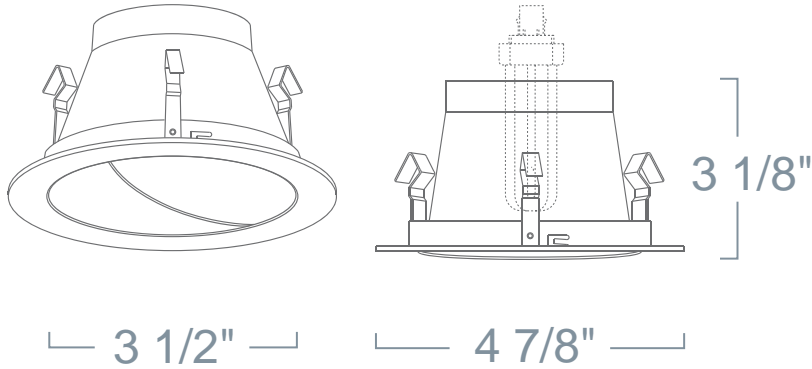

LR935 - EYELID WALL WASH W/ REFLECTOR 4" COMPACT FLUORESCENT TRIMS

PROJECT INFORMATION

Type :

Project :

Catalog # :

FEATURE(S):

SPECIFICATION

CFL 13W Max DTT
26W TTT

Application: Creates a smooth illumination along the surface of the wall.

Gasket: Supplied with gasket to prevent light leakage and unsightly heat streaks on ceiling surface.

Mounting Steel pressure springs mounted on trim to ensure positive retention inside housing.