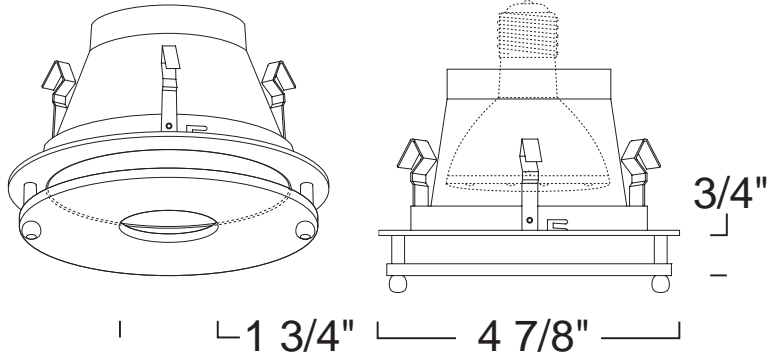

LR942 - DECO GLASS PANEL

4" LINE VOLTAGE TRIMS

PROJECT INFORMATION

Type :

Project :

Catalog # :

FEATURE(S):  

SPECIFICATION

120V 50W Max R20/PAR20 MED E26

Application: This trim creates a small colorful accent light that adds to any interior environment. Each glass trim has its own unique design that allows it to be used in a variety of applications.