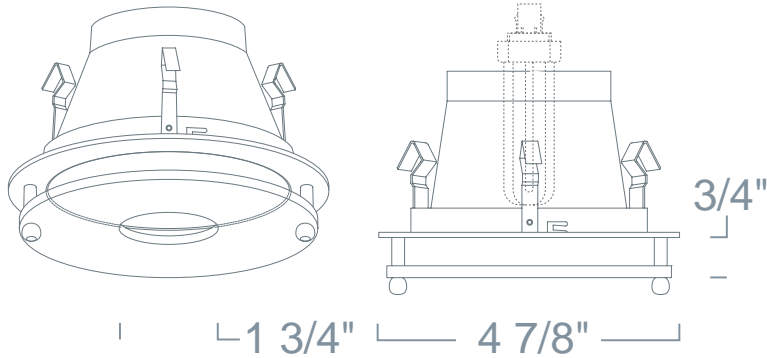

LR942 - DECO GLASS PANEL

4" COMPACT FLUORESCENT TRIMS

PROJECT INFORMATION

Type :

Project :

Catalog # :

FEATURE(S):