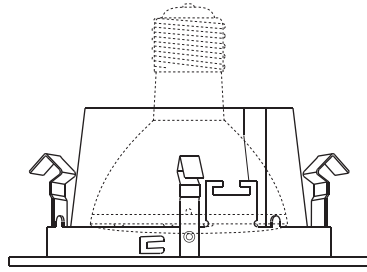

LR944 - PHENOLIC BAFFLE NARROW APERTURE 4" LINE VOLTAGE TRIMS

PROJECT INFORMATION

Type :

Project :

Catalog # :

2 3/4"

5"

FEATURE(S):

SPECIFICATION

120V 50W Max PAR20 MED E26

Application: This trim allows a defined location to be lit without affecting the surrounding surfaces while concealing the lamp image and providing a consistent ceiling appearance. The smaller the aperture the more confined the illumination.

Pinhole trims provide the type of precise illumination needed for artwork such as paintings and statues. They are also ideal for cozy environments like restaurants and living spaces where glare-free illumination is desired.

Aside from accent lighting, they can also be utilized for task lighting applications such as above tables, workspace, cabinetry, and other locations where a directed beam is desired.

Gasket: Supplied with gasket to prevent light leakage and unsightly heat streaks on ceiling surface.

Mounting Steel pressure springs mounted on trim to ensure positive retention inside housing.

Baffle Finish: Molded baffle ridges eliminate stray light. Available in White and Black.

Ring Finish: Die-Formed Aluminum Trim Ring Available in White and Black.

Label: U.L. Listed, E.T.L. Listed

COMPATIBILITY

LH99

STANDARD HOUSING

LH99IC

IC DOUBLE WALL HOUSING

LH99R

REMODEL HOUSING

Note: Wattage limitations on compatible items must be met.

ORDERING

ORDERING EXAMPLE : LR944W

LR944 | **BAFFLE FINISH** | **RING FINISH**

LR944 | **W** :White | **Blank**:White
B :Black | **B** :Black