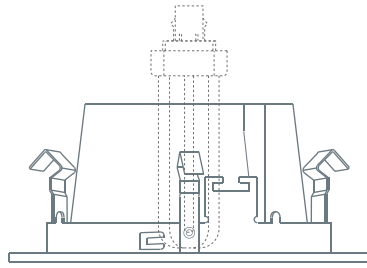

5"

FEATURE(S):