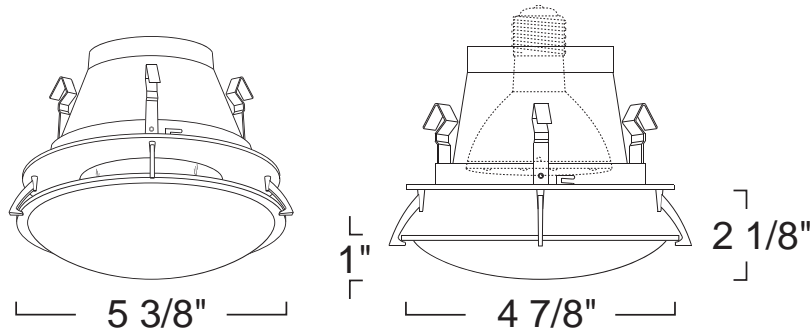

LR946 - DECO GLASS-SHIELD (DOME)

4" LINE VOLTAGE TRIMS

PROJECT INFORMATION

Type :

Project :

Catalog # :

FEATURE(S):

SPECIFICATION

120V 50W Max R20/PAR20 MED E26

Application: This trim creates a small colorful accent light that adds to any interior environment. Each glass trim has its own unique design that allows it to be used in a variety of applications.