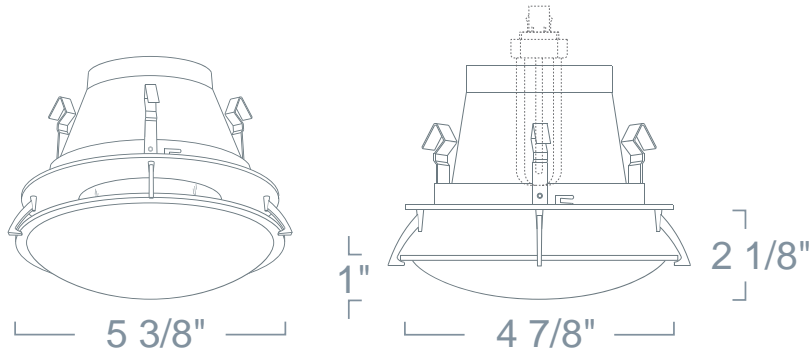

LR946 - DECO GLASS-SHIELD (DOME)

4" COMPACT FLUORESCENT TRIMS

PROJECT INFORMATION

Type :

Project :

Catalog # :

SPECIFICATION

CFL 13W Max DTT
26W TTT

Application: This trim creates a small colorful accent light that adds to any interior environment. Each glass trim has its own unique design that allows it to be used in a variety of applications.

Gasket: Supplied with gasket to prevent light leakage and unsightly heat streaks on ceiling surface.

Mounting Steel pressure springs mounted on trim to ensure positive retention inside housing.

Reflector Finish: Spun Aluminum Reflector Available in Clear, Natural and Copper.

Ring Finish: Die-Formed Aluminum Trim Ring Available in White, Black, Natural and Copper.

Glass: Quality tempered glass adds a decorative element. Only available in Frosted.

COMPATIBILITY

LH99P

DEEP HOUSING

LH99PR

DEEP REMODEL HOUSING

LSH99P

SHALLOW HOUSING

LSH99PR

SHALLOW REMODEL HOUSING

Note: Wattage limitations on compatible items must be met.

ORDERING

ORDERING EXAMPLE : LR946C-FR

LR946	REFLECTOR FINISH	RING FINISH	GLASS
LR946	C :Clear	Blank:White	-FR:Frosted
	N :Natural	B :Black	
	CO:Copper	N :Natural	
		CO :Copper