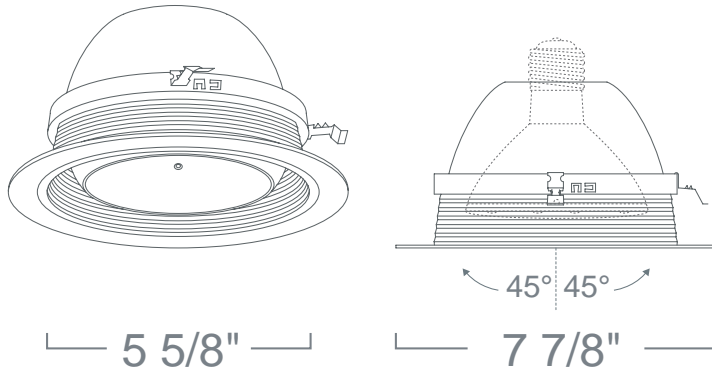

LR948 - SLOPED EYEBALL W/ BAFFLE

6" LINE VOLTAGE SLOPED TRIMS

PROJECT INFORMATION

Type :

Project :

Catalog # :

FEATURE(S):

SPECIFICATION

120V 75W Max PAR30 MED E26

Application: The elliptical reflector design allows the lamp to be adjusted up to 45 degrees. Also available is the eyeball trim with 45 degrees of adjustability in two directions, which makes this trim ideal for most standard slope and vaulted ceiling applications.

Mounting Steel pressure springs mounted on trim to ensure positive retention inside housing.

Adjustability Lamp can be rotated 358° degrees horizontally.

Baffle Finish: Die-formed aluminum baffle ridges eliminate stray light. Available in White and Black.