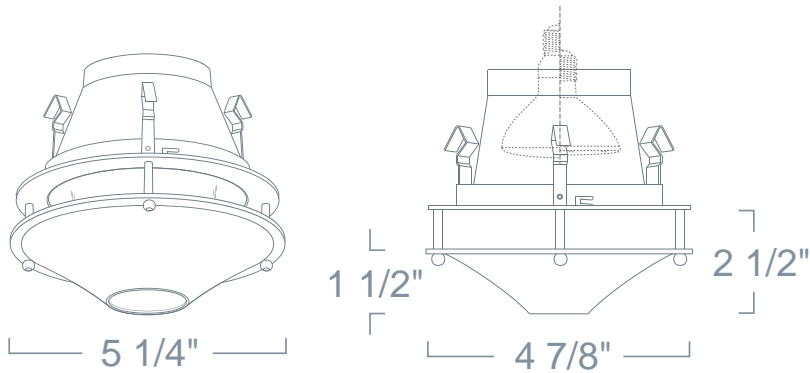

LR953 - DECO GLASS-SHIELD (CONE)

4" LINE VOLTAGE TRIMS

PROJECT INFORMATION

Type :

Project :

Catalog # :

FEATURE(S):  

SPECIFICATION

120V 50W Max R20/PAR20 MED E26

Application: This trim creates a small colorful accent light that adds to any interior environment. Each glass trim has its own unique design that allows it to be used in a variety of applications.