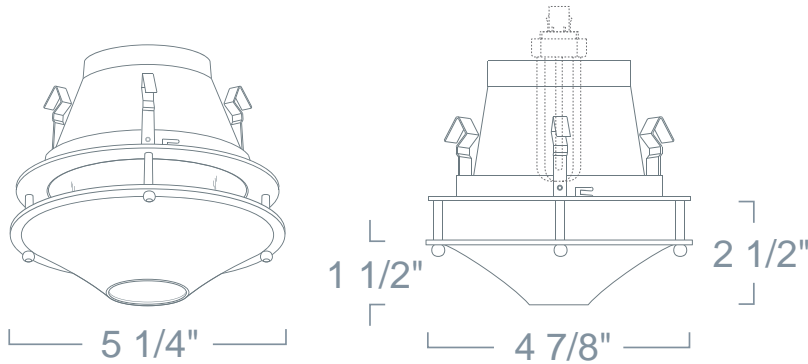

LR953 - DECO GLASS-SHIELD (CONE)

4" COMPACT FLUORESCENT TRIMS

PROJECT INFORMATION

Type :

Project :

Catalog # :

FEATURE(S):