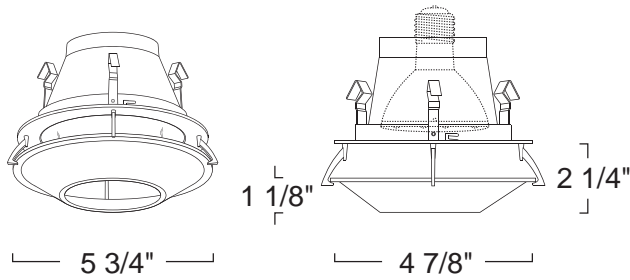

LR963 - DECO GLASS-SHIELD (OPEN CONE)

4" LINE VOLTAGE TRIMS

PROJECT INFORMATION

Type :

Project :

Catalog # :

FEATURE(S):  

SPECIFICATION

120V 50W Max R20/PAR20 MED E26

Application: This trim creates a small colorful accent light that adds to any interior environment. Each glass trim has its own unique design that allows it to be used in a variety of applications.