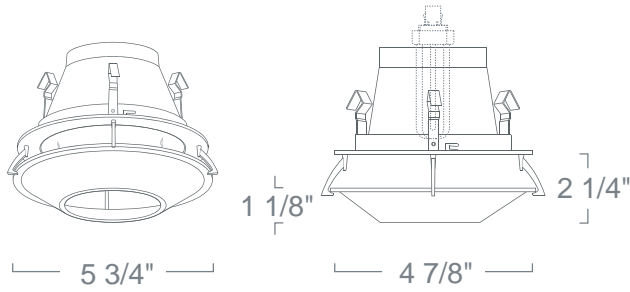

LR963 - DECO GLASS-SHIELD (OPEN CONE) 4" COMPACT FLUORESCENT TRIMS

PROJECT INFORMATION

Type :

Project :

Catalog # :

FEATURE(S):

SPECIFICATION

CFL 13W Max DTT
26W TTT