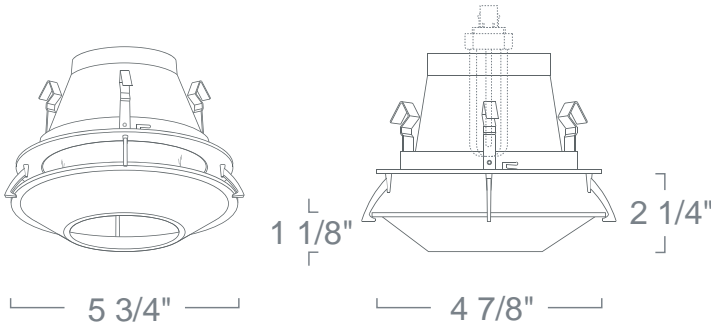

LR963 - DECO GLASS-SHIELD (OPEN CONE) 4" COMPACT FLUORESCENT TRIMS

PROJECT INFORMATION

Type :

Project :

Catalog # :

4" COMPACT FLUORESCENT TRIMS

SPECIFICATION

CFL 13W Max DTT
26W TTT