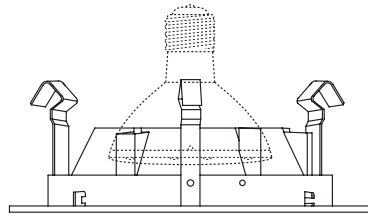

LR993 - PHENOLIC BAFFLE 4" LINE VOLTAGE TRIMS

PROJECT INFORMATION

Type :

Project :

Catalog # :

FEATURE(S):

3 1/4"

5"

SPECIFICATION

120V 50W Max PAR20 MED E26

Application: For accent and task lighting applications. The 4" baffle trim with its clean and durable die-cast construction provides a smooth illumination in short throw distances such as soffits and counters.