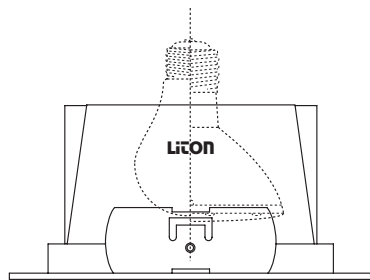

LR994 - DEEP PHENOLIC BAFFLE

4" LINE VOLTAGE TRIMS

PROJECT INFORMATION

Type :

Project :

Catalog # :

3 1/4"

5"