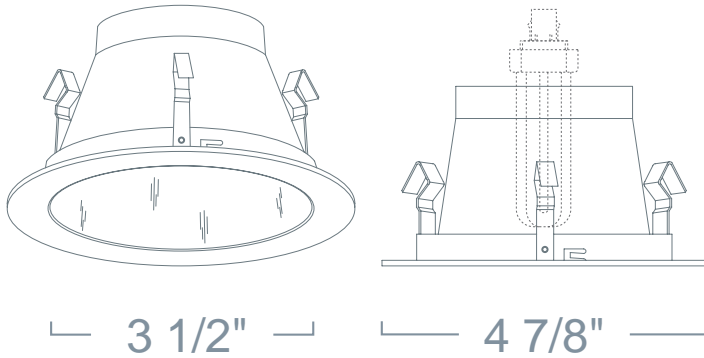

LR999 - SHALLOW REFLECTOR 4" COMPACT FLUORESCENT TRIMS

PROJECT INFORMATION

Type :

Project :

Catalog # :

FEATURE(S):

SPECIFICATION

CFL 13W Max DTT
26W TTT

Application: Used for general lighting applications, The 4" reflector trim, with its clean and durable die-cast construction ring, provides a smooth illumination in short throw distances such as general spaces as well as tighter spaces such as soffits and counters.