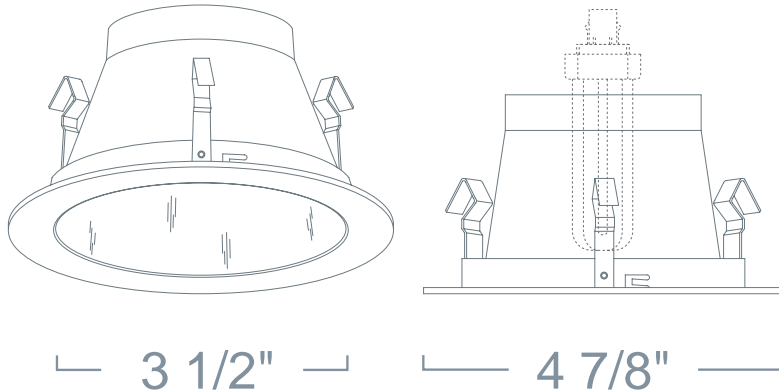

LR999 - SHALLOW REFLECTOR

4" COMPACT FLUORESCENT TRIMS

PROJECT INFORMATION

Type :

Project :

Catalog # :

SPECIFICATION

CFL 13W Max DTT
26W TTT

Application: Used for general lighting applications, The 4" reflector trim, with its clean and durable die-cast construction ring, provides a smooth illumination in short throw distances such as general spaces as well as tighter spaces such as soffits and counters.

Gasket: Supplied with gasket to prevent light leakage and unsightly heat streaks on ceiling surface.

Mounting Steel pressure springs mounted on trim to ensure positive retention inside housing.

Reflector Finish *: Spun Aluminum Reflector Available in Black, Clear, Gold, All Natural, All Copper, All Mocha, Satin Haze and White.

Ring Finish: Die-Formed Aluminum Trim Ring Available in White, Black, Chrome, Gold, Natural, Copper and Mocha.

COMPATIBILITY

LH99P

DEEP HOUSING

LH99PR

DEEP REMODEL HOUSING

LSH99P

SHALLOW HOUSING

LSH99PR

SHALLOW REMODEL HOUSING

Note: Wattage limitations on compatible items must be met.

ORDERING

ORDERING EXAMPLE : LR999SMO

LR999	REFLECTOR FINISH *	RING FINISH
LR999	B :Black	Blank:White
	C :Clear	B :Black
	G :Gold	C :Chrome
	W :White	G :Gold
	S :Satin Haze	N :Natural
	N :All Natural	CO :Copper
	CO :All Copper	MO :Mocha
	MO :All Mocha	

* Finishes designated with "ALL" prior to the finish color come standard with a matching ring finish.