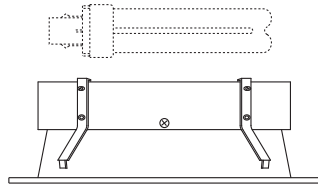

Type :

Project :

Catalog # :

LRA377 - DECO GLASS DOME REFLECTOR

6" SHALLOW COMPACT FLUORESCENT TRIMS

5 5/8"

7 1/4"

FEATURE(S):

SPECIFICATION

CFL (2) 18W DTT
(1) 42W TTT

Application: Great for projects that require minimum plenum height dimensions. With several distinguishing styles, each serve to accommodate the type of lighting a room or space requires to enhance its mood and decor.