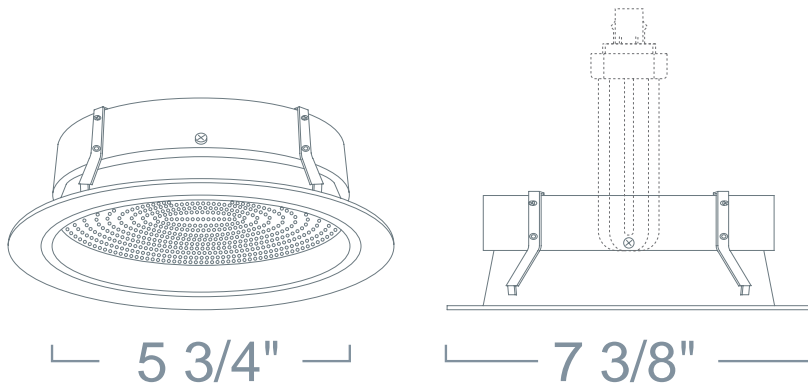

LRA42 - PRISMATIC GLASS LENS W/ REFLECTOR

6" COMPACT FLUORESCENT TRIMS - LH276 SERIES

PROJECT INFORMATION

Type :

Project :

Catalog # :

FEATURE(S):