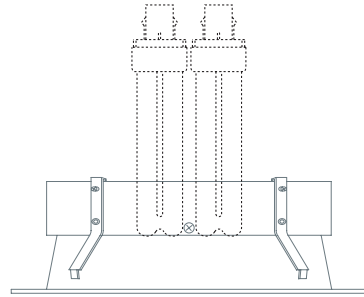

Type :

Project :

Catalog # :

LRA43 - PRISMATIC GLASS LENS W/ BAFFLE

6" COMPACT FLUORESCENT TRIMS - LH276-2 SERIES

5 3/4"

7 3/8"

FEATURE(S):

Mounting Steel pressure springs mounted on trim to ensure positive retention inside housing.

Baffle Finish *: Die-formed aluminum baffle ridges eliminate stray light. Available in White, Black, All Natural, All Copper and All Mocha.