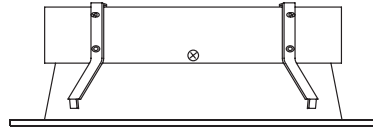

Type :

Project :

Catalog # :

LRA470 - DECO GLASS OPEN DOME BAFFLE 6" SHALLOW COMPACT FLUORESCENT TRIMS

5 5/8"

7 1/4"

FEATURE(S):

SPECIFICATION

CFL (2) 18W DTT
(1) 42W TTT

Application: Great for projects that require minimum plenum height dimensions. With several distinguishing styles, each serve to accommodate the type of lighting a room or space requires to enhance its mood and decor.