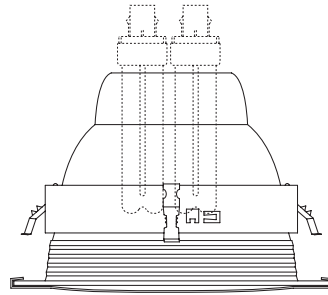

Type :

Project :

Catalog # :

LRM203 - WALL WASH W/ BAFFLE & CLEAR REFLECTOR

6" COMPACT FLUORESCENT TRIMS - LH276-2 SERIES

5 1/2"

7 1/2"

FEATURE(S):

SPECIFICATION

CFL (2) 18W Max DTT

Application: Creates a smooth illumination along the surface of the wall.

Mounting Steel pressure springs mounted on trim to ensure positive retention inside housing.

Baffle Finish *: Available in White, Black, All Natural and All Copper.