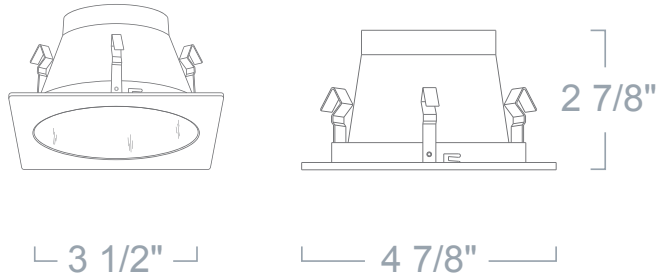

LRQ999 - SQUARE REFLECTOR

4" LINE VOLTAGE TRIMS

PROJECT INFORMATION

Type :

Project :

Catalog # :

Not for use with Remodel Housings.

FEATURE(S):

SPECIFICATION

120V 50W Max R20/PAR20 MED E26
40W A19

Application: Simple, functional and decorative luminaire perfect for today's ever changing modern interiors. Available in standard and new designer finishes. These elegant trims can be easily installed into an existing 4" round aperture housing, for low and mid level illumination.