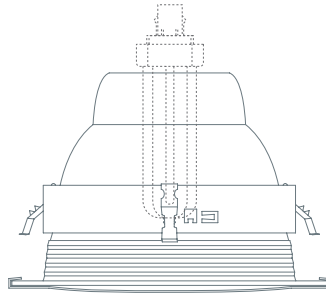

Type :

Project :

Catalog # :

LRS105 - WALL WASH W/ REFLECTOR BAFFLE

6" COMPACT FLUORESCENT TRIMS - LH276 SERIES

5 1/2"

7 1/2"

FEATURE(S):

SPECIFICATION

CFL 18W Max DTT
42W TTT

Application: This traditional style uses a stationary socket and a reflector to create a smooth illumination along the surface of the wall.

Mounting Steel pressure springs mounted on trim to ensure positive retention inside housing.