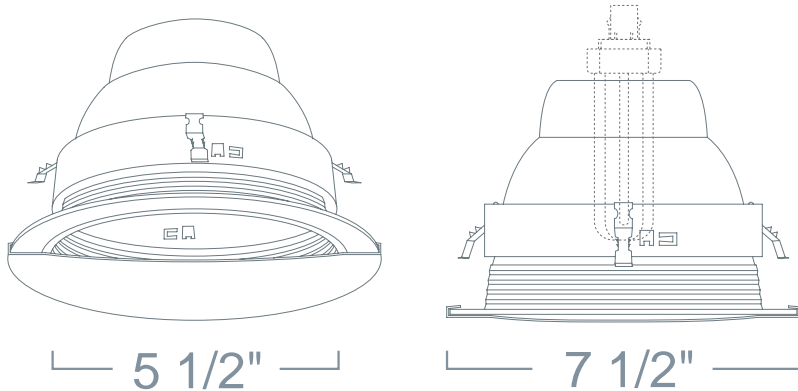

LRS105 - WALL WASH W/ REFLECTOR BAFFLE 6" COMPACT FLUORESCENT TRIMS - LH276 SERIES

PROJECT INFORMATION

Type :

Project :

Catalog # :

SPECIFICATION

CFL 18W Max DTT
42W TTT

Application: This traditional style uses a stationary socket and a reflector to create a smooth illumination along the surface of the wall.

Mounting Steel pressure springs mounted on trim to ensure positive retention inside housing.

Baffle Finish: Die-formed aluminum baffle ridges eliminate stray light. Available in White and Black.

Ring Finish: Die-Formed Aluminum Trim Ring Only available in White.