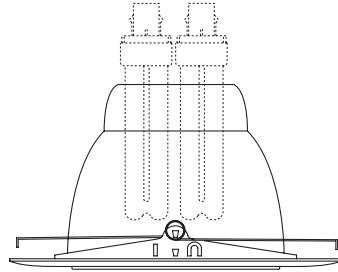

Type :

Project :

Catalog # :

LRS12-2 - ALBALITE LENS W/ REFLECTOR

6" COMPACT FLUORESCENT TRIMS - LH276-2 SERIES

5 1/8"

8 1/8"

FEATURE(S):

SPECIFICATION

CFL (2) 18W Max DTT

Application: The Reflector Lensed trim optimizes lumen output, ensuring that all stray light is directed downward. Each shower trim has a clear reflector mounted inside the trim to create a more intense and focused light.

Mounting Steel pressure springs mounted on trim to ensure positive retention inside housing.

Reflector: Spun Aluminum Reflector Only available in Clear.

Ring Finish: Die-Formed Aluminum Trim Ring Available in White, Chrome, Gold, Natural, Copper and Mocha.

Label: U.L. Listed, E.T.L. Listed

COMPATIBILITY

LH276

STANDARD HOUSING
2-LAMP

LH276R

REMODEL HOUSING 2-
LAMP

Note: Wattage limitations on compatible items must be met.

ORDERING

ORDERING EXAMPLE : LRS12-2MW

LRS12-2	REFLECTOR	RING FINISH	RATING
LRS12-2	Blank:Clear	MW :White MC :Chrome MG :Gold MN :Natural MCO :Copper MO :Mocha	Blank:Damp Location -WL :Wet Location