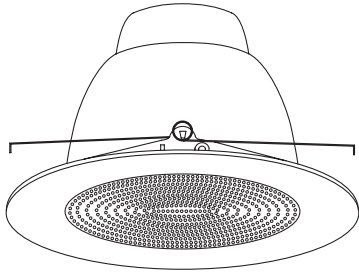

## LRS12-2 - ALBALITE LENS W/ REFLECTOR

6" COMPACT FLUORESCENT TRIMS - LH276-2 SERIES

5 1/8"

8 1/8"

### SPECIFICATION

CFL (2) 18W Max DTT

**Application:** The Reflector Lensed trim optimizes lumen output, ensuring that all stray light is directed downward. Each shower trim has a clear reflector mounted inside the trim to create a more intense and focused light.