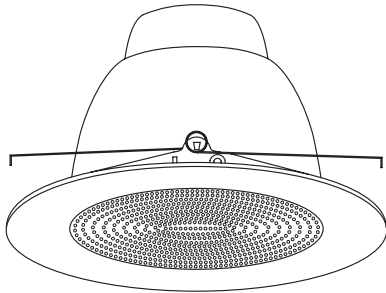

Type :

Project :

Catalog # :

LRS12 - ALBALITE LENS W/ REFLECTOR

6" COMPACT FLUORESCENT TRIMS - LH276 SERIES

5 1/8"

8 1/8"

FEATURE(S):

SPECIFICATION

CFL (1) 13-32W Max DTT/TTT

Application: The Reflector Lensed trim optimizes lumen output, ensuring that all stray light is directed downward. Each shower trim has a clear reflector mounted inside the trim to create a more intense and focused light.

Mounting Steel pressure springs mounted on trim to ensure positive retention inside housing.

Inner Reflector: Comes standard in a spun specular inner reflector. Only available in Clear.

Ring Finish: Die-Formed Aluminum Trim Ring Available in White (Plastic), Chrome, Gold, Natural, Copper and Mocha.