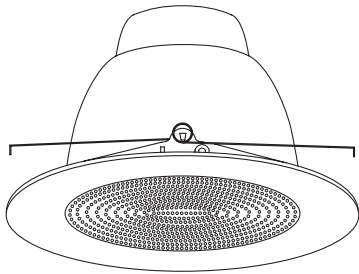

LRS12 - ALBALITE LENS W/ REFLECTOR

6" COMPACT FLUORESCENT TRIMS - LH276 SERIES

PROJECT INFORMATION

Type :

Project :

Catalog # :

5 1/8"

8 1/8"

FEATURE(S):

SPECIFICATION

CFL 18W Max DTT
32W TTT

Application: The Reflector Lensed trim optimizes lumen output, ensuring that all stray light is directed downward. Each shower trim has a clear reflector mounted inside the trim to create a more intense and focused light.

Mounting: Steel pressure springs mounted on trim to ensure positive retention inside housing.

Inner Reflector: Comes standard in a spun specular inner reflector. Only available in Clear.

Ring Finish: Die-Formed Aluminum Trim Ring Available in White (Plastic), Chrome, Gold, Natural, Copper and Mocha.