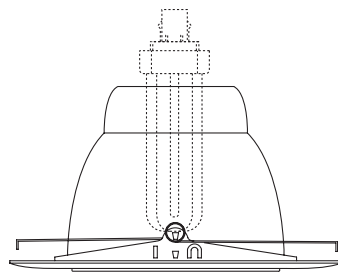

LRS12 - ALBALITE LENS W/ REFLECTOR

6" COMPACT FLUORESCENT TRIMS - LH276 SERIES

PROJECT INFORMATION

Type :

Project :

Catalog # :

5 1/8"

8 1/8"

FEATURE(S):

SPECIFICATION

CFL 18W Max DTT
32W TTT

Application: The Reflector Lensed trim optimizes lumen output, ensuring that all stray light is directed downward. Each shower trim has a clear reflector mounted inside the trim to create a more intense and focused light.

Mounting: Steel pressure springs mounted on trim to ensure positive retention inside housing.

Inner Reflector: Comes standard in a spun specular inner reflector. Only available in Clear.

Ring Finish: Die-Formed Aluminum Trim Ring Available in White (Plastic), Chrome, Gold, Natural, Copper and Mocha.