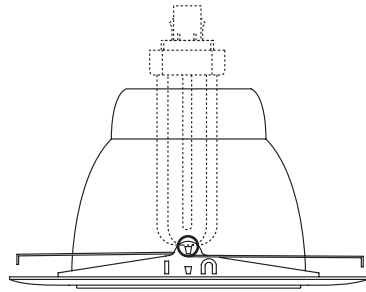

8 1/8"

FEATURE(S):