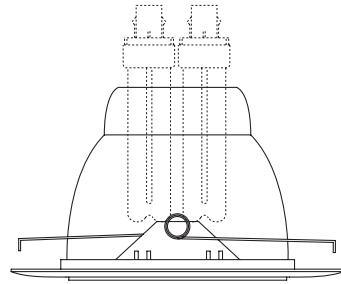

Type :

Project :

Catalog # :

LRS13-2 - FRESNEL LENS W/ REFLECTOR

6" COMPACT FLUORESCENT TRIMS - LH276-2 SERIES

5 1/8"

8 1/8"

FEATURE(S):

SPECIFICATION

CFL (2) 18W Max DTT

Application: The Reflector Lensed trim optimizes lumen output, ensuring that all stray light is directed downward. Each shower trim has a clear reflector mounted inside the trim to create a more intense and focused light.