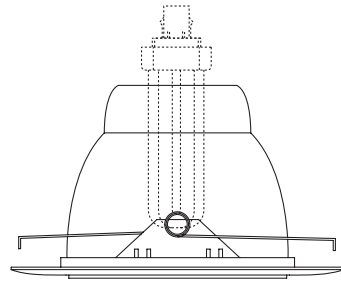

### PROJECT INFORMATION

Type :

Project :

Catalog # :

5 1/8"

8 1/8"

### SPECIFICATION

CFL 18W Max DTT  
32W TTT

**Application:** The Reflector Lensed trim optimizes lumen output, ensuring that all stray light is directed downward. Each shower trim has a clear reflector mounted inside the trim to create a more intense and focused light.