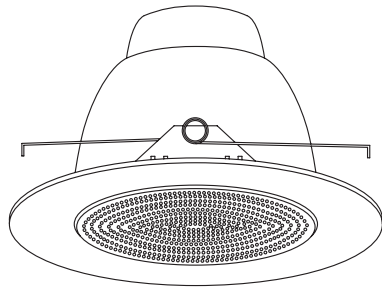

Type :

Project :

Catalog # :

LRS13 - FRESNEL LENS W/ REFLECTOR

6" COMPACT FLUORESCENT TRIMS - LH276 SERIES

5 1/8"

8 1/8"

FEATURE(S):

SPECIFICATION

CFL (1) 13-32W Max DTT/TTT

Application: The Reflector Lensed trim optimizes lumen output, ensuring that all stray light is directed downward. Each shower trim has a clear reflector mounted inside the trim to create a more intense and focused light.

Mounting Steel pressure springs mounted on trim to ensure positive retention inside housing.

Inner Reflector: Comes standard in a spun specular inner reflector. Only available in Clear.

Ring Finish: Die-Formed Aluminum Trim Ring Available in White (Plastic), Chrome, Gold, Natural, Copper and Mocha.