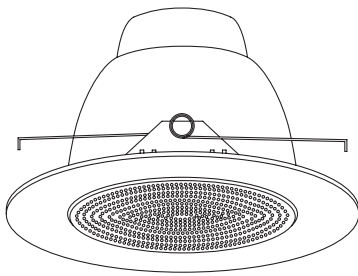

## LRS13 - FRESNEL LENS W/ REFLECTOR

6" COMPACT FLUORESCENT TRIMS - LH276 SERIES

### PROJECT INFORMATION

Type :

Project :

Catalog # :

5 1/8"

8 1/8"

### SPECIFICATION

CFL 18W Max DTT  
32W TTT

**Application:** The Reflector Lensed trim optimizes lumen output, ensuring that all stray light is directed downward. Each shower trim has a clear reflector mounted inside the trim to create a more intense and focused light.

**Mounting** Steel pressure springs mounted on trim to ensure positive retention inside housing.

**Inner Reflector:** Comes standard in a spun specular inner reflector. Only available in Clear.

**Ring Finish:** Die-Formed Aluminum Trim Ring Available in White (Plastic), Chrome, Gold, Natural, Copper and Mocha.