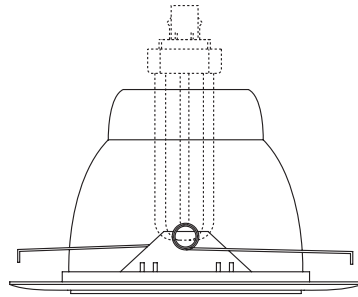

Type :

Project :

Catalog # :

LRS13 - FRESNEL LENS W/ REFLECTOR

6" COMPACT FLUORESCENT TRIMS - LH276 SERIES

5 1/8"

8 1/8"

FEATURE(S):

SPECIFICATION

CFL (1) 13-32W Max DTT/TTT

Application: The Reflector Lensed trim optimizes lumen output, ensuring that all stray light is directed downward. Each shower trim has a clear reflector mounted inside the trim to create a more intense and focused light.

Mounting Steel pressure springs mounted on trim to ensure positive retention inside housing.

Inner Reflector: Comes standard in a spun specular inner reflector. Only available in Clear.

Ring Finish: Die-Formed Aluminum Trim Ring Available in White (Plastic), Chrome, Gold, Natural, Copper and Mocha.