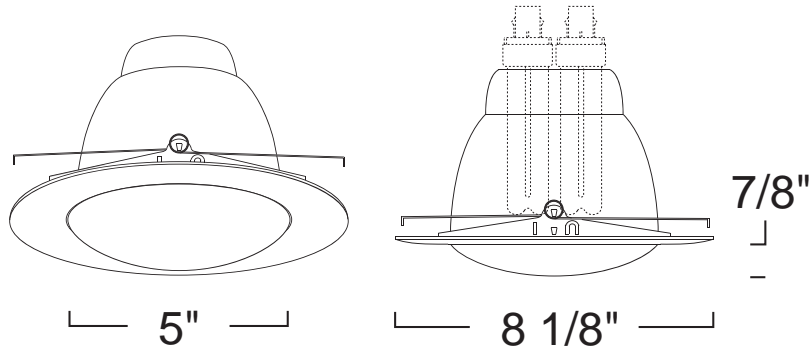

LRS14-2 - FROSTED DOME W/ REFLECTOR

6" COMPACT FLUORESCENT TRIMS - LH276-2 SERIES

PROJECT INFORMATION

Type :

Project :

Catalog # :

FEATURE(S):