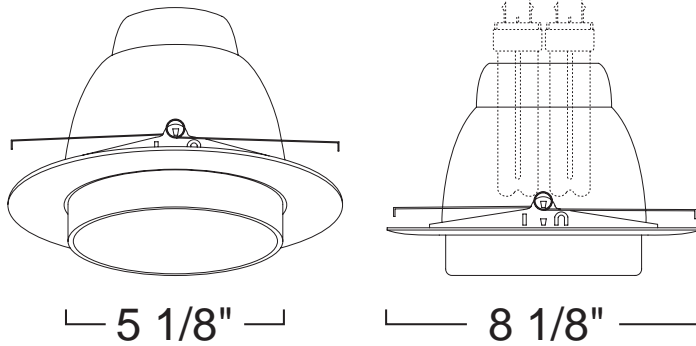

Type :

Project :

Catalog # :

LRS16-2 - DROP OPAL LENS W/ REFLECTOR

6" COMPACT FLUORESCENT TRIMS - LH276-2 SERIES

FEATURE(S):

SPECIFICATION

CFL (2) 18W Max DTT

Application: The Reflector Lensed trim optimizes lumen output, ensuring that all stray light is directed downward. Each shower trim has a clear reflector mounted inside the trim to create a more intense and focused light.