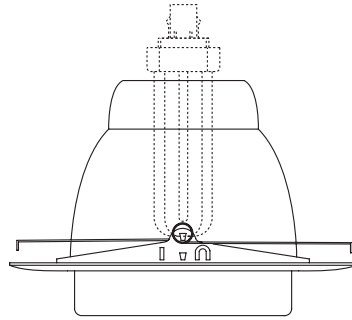

Type :

Project :

Catalog # :

LRS16 - DROP OPAL LENS W/ REFLECTOR

6" COMPACT FLUORESCENT TRIMS - LH276 SERIES

5 1/8"

8 1/8"

FEATURE(S):

SPECIFICATION

CFL (1) 13-32W Max DTT/TTT

Application: The Reflector Lensed trim optimizes lumen output, ensuring that all stray light is directed downward. Each shower trim has a clear reflector mounted inside the trim to create a more intense and focused light.

Mounting Steel pressure springs mounted on trim to ensure positive retention inside housing.

Inner Reflector: Comes standard in a spun specular inner reflector. Only available in Clear.

Ring Finish: Die-Formed Aluminum Trim Ring Available in White (Plastic), Chrome, Gold, Natural, Copper and Mocha.