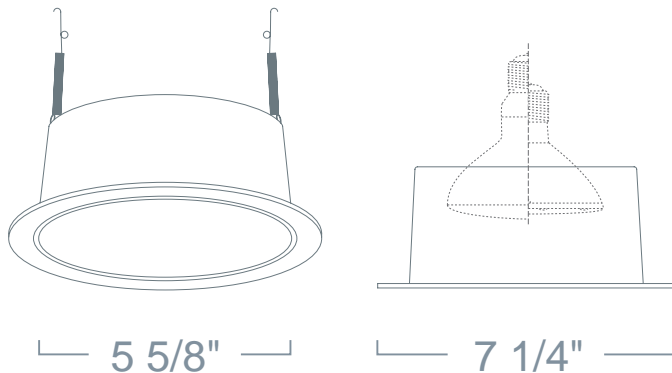

PROJECT INFORMATION

Type :

Project :

Catalog # :

FEATURE(S):

SPECIFICATION

120V 75W Max R30/PAR30 MED E26

Application: Great for basic area lighting of a room or space. The 6" reflector trims produce a low, bright illumination with a choice of reflector and trim ring color combination. The clear reflector produces a maximum light output while minimizing the source. The black reflector creates a "hidden" effect that obscures the glare of the lamp. All of the color choices create an outstanding general illumination that is suitable in both residential and light commercial applications.

Mounting Steel pressure springs mounted on trim to ensure positive retention inside housing.

Reflector Finish *: Spun Aluminum Reflector Available in White, Black, Clear, Gold, All Copper, Satin Haze and Champagne Gold.

Ring Finish: Die-Formed Aluminum Trim Ring Available in White, Black, Chrome, Gold, Natural and Copper.

Label: U.L. Listed, E.T.L. Listed

COMPATIBILITY

 LH27 STANDARD SHALLOW HOUSING	 LH27R REMODEL SHALLOW HOUSING	 LH7 STANDARD HOUSING
 LH7IC 100W IC HOUSING ()	 LH7R REMODEL HOUSING	