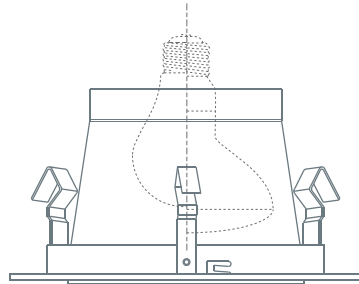

LRS912 - PATTERNED GLASS W/ REFLECTOR

4" LINE VOLTAGE TRIMS

PROJECT INFORMATION

Type :

Project :

Catalog # :

3 1/2"

4 7/8"

FEATURE(S):

SPECIFICATION

120V 40W Max A19 MED E26
50W PAR20

Application: An excellent choice to illuminate a shower or bath. These trims produce a strong vibrant light that fully illuminates the shower and bath areas without drawing attention to the source. These trims figure a clear reflector allowing greater illumination without increasing the lamp wattage.

Gasket: Supplied with gasket to prevent light leakage and unsightly heat streaks on ceiling surface.

Mounting Steel pressure springs mounted on trim to ensure positive retention inside housing.

Reflector Finish: Spun Aluminum Reflector Only available in Clear.